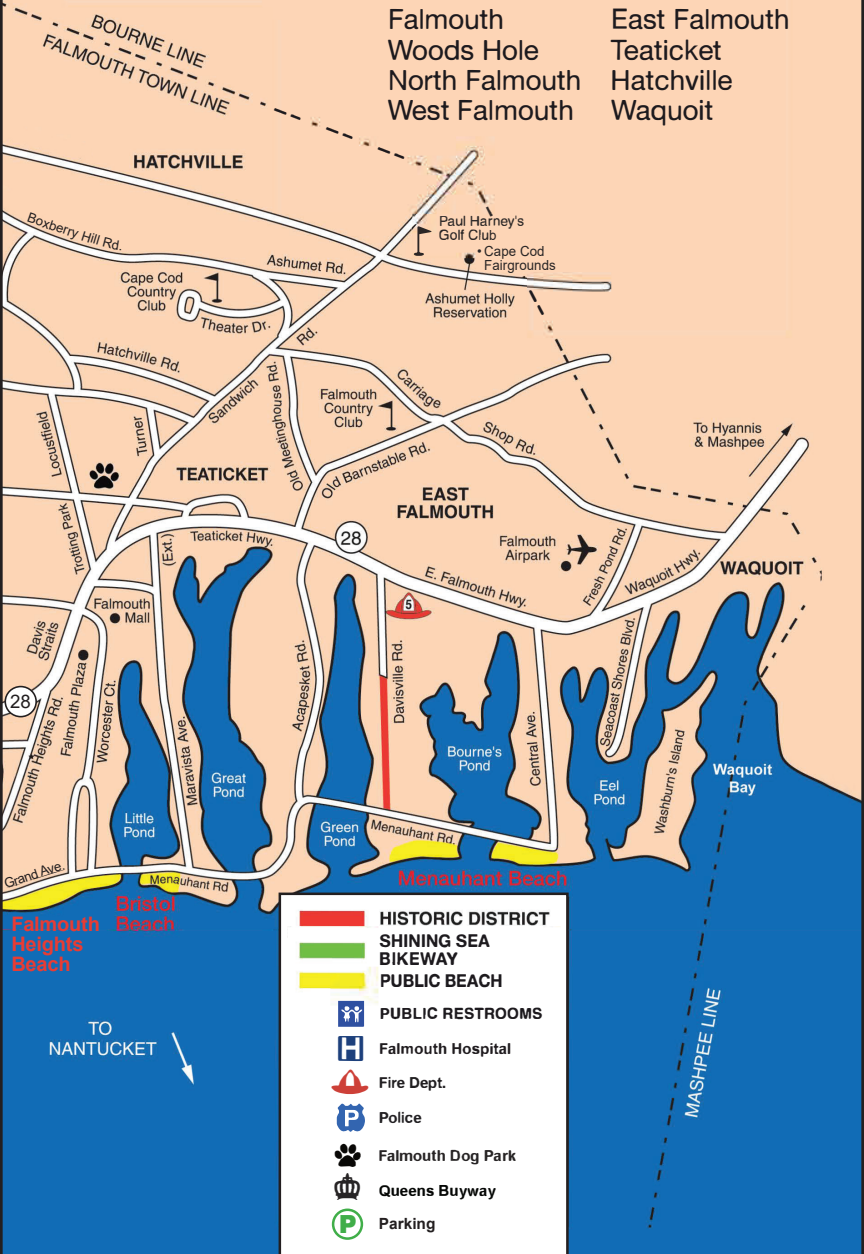

TOWN OF FALMOUTH

44 Square miles includes the Villages of

Falmouth	East Falmouth
Woods Hole	Teaticket
North Falmouth	Hatchville
West Falmouth	Waquoit

- HISTORIC DISTRICT
- SHINING SEA BIKEWAY
- PUBLIC BEACH
- ♿ PUBLIC RESTROOMS
- H Falmouth Hospital
- 6 Fire Dept.
- P Police
- 🐾 Falmouth Dog Park
- 👑 Queens Buyway
- P Parking

TO NANTUCKET

MASHPÉE LINE